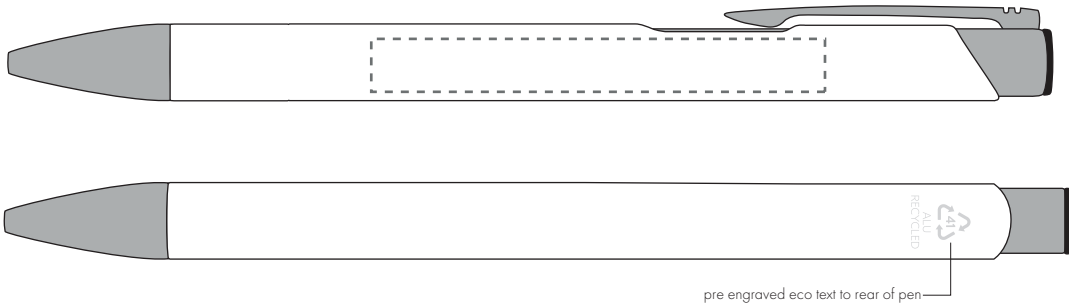

Your Ref:
Our Ref:

Quantity:
Version: 1

Product Code: TPC982001
Product Colour: WHITE

PRINTING CONCERNS:

We stock this item in the following colours

**PANTONE REFERENCE(S)**

 Full colour printing

ARTWORK SCALE 100%

ARTWORK SCALE 100%
Digital Print Area:
60mm x 7mm

pre engraved eco text to rear of pen

Product Image for visualisation
- colours may vary

The dashed line is to demonstrate print area and will not appear on your printed item